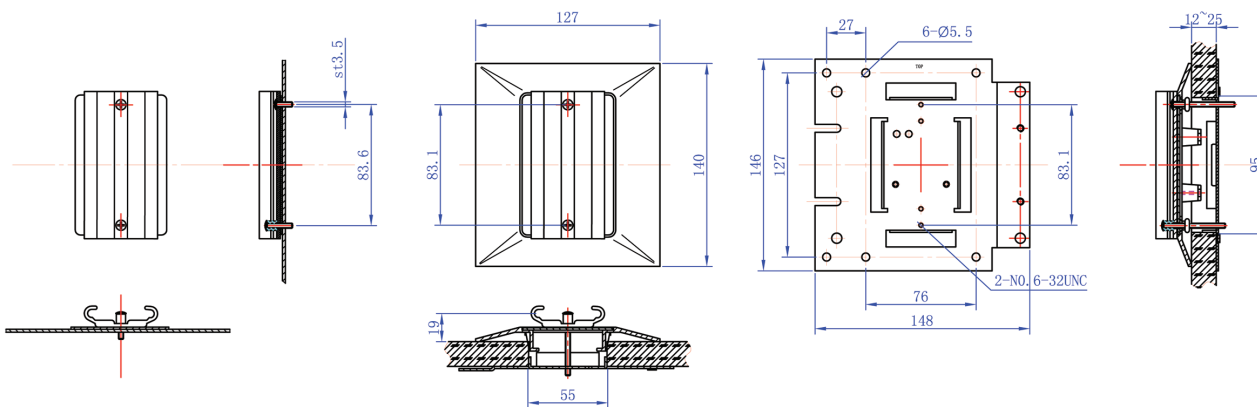

SLIDE BRACKET WALL AND CONSOLE

Features

- For use on all surfaces
- Fits reusable and disposable bottle brackets

Ordering Information

Model	Description
3910-Sld	Slide Bracket for Console
3820-Sld	Slide Bracket for Wall

Dimensions units in millimeter(s)

Assembly Chart