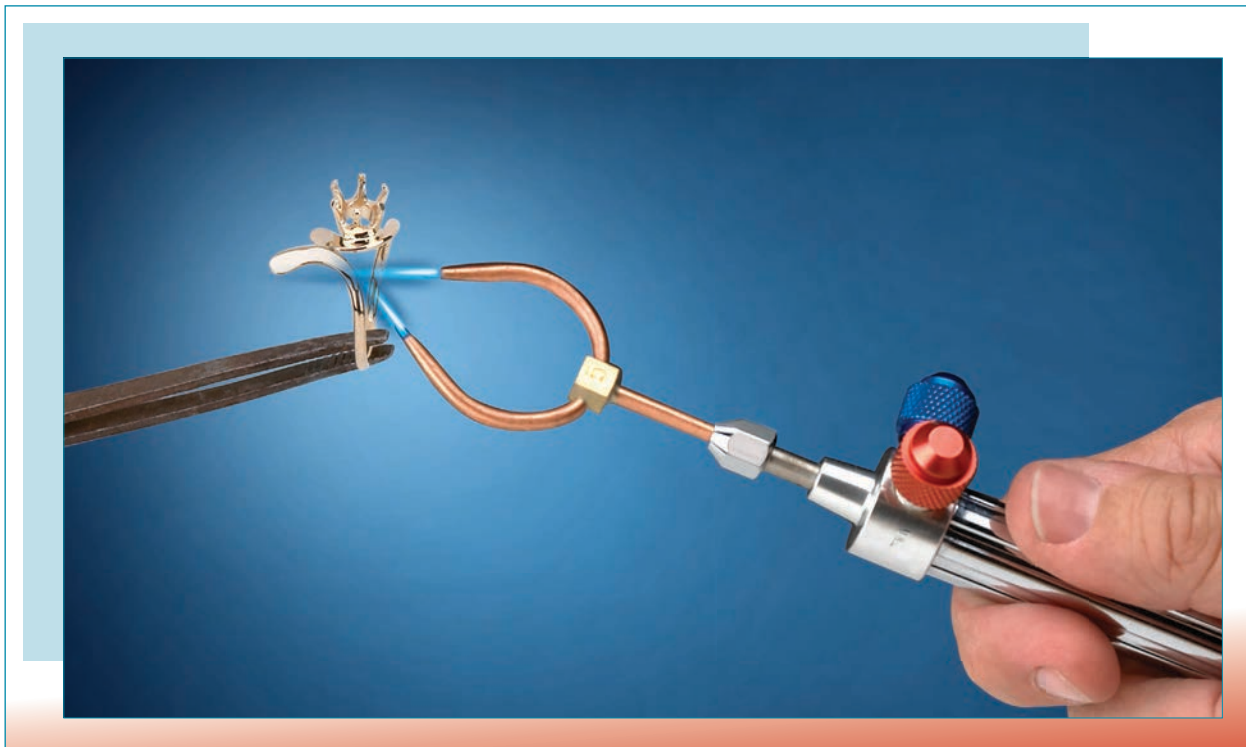

The Small Torch™ Kits

Jewelry / Hobby / Craft

ISO 9001 REGISTERED

GENTEC
GENSTAR TECHNOLOGIES

Craft • Hobby • Jewelry

GENTEC® lightweight and durable oxy-fuel Small Torch™ provides precision flame adjustment and control for soldering and brazing jobs on small parts or in very tight spaces. The small-size, chrome-plated brass torch handle, with stainless steel internal tubing and the small copper tips, provides the durability one needs. The 1/8" I.D. strong and flexible color-coded (green for oxygen and red for fuel gas) twin hoses are easy to maneuver. The Small Torch™ is perfect for hobby, craft, glass blowing, electronic repair and manufacturing. It is also good for light duty metal sculpture and HVAC/R repair.

- The Small Torch™ Kit is available with theft deterrent point-of-purchase display packaging
- Lightweight durable construction with chrome-plated solid brass body and stainless steel inner gas tubes
- Easy manipulation in very tight spaces
- Designed to braze and solder the smallest of materials
- Can melt up to 3 oz of silver and weld up to 5/32" thick steel
- Oxy-Acetylene and Oxy-Fuel Kits
- Provides a stable and precise concentrated feather flame up to 6000° F
- Oxy-Fuel Kit (KSTP14-TSP) is available for use with disposable oxygen and 1 lb Propane / MAPP® gas cylinders
- Durable and Flexible hoses with "B" connections ("A" connection adapters are available)
- SMITH EQUIPMENT® The Little Torch™ compatible