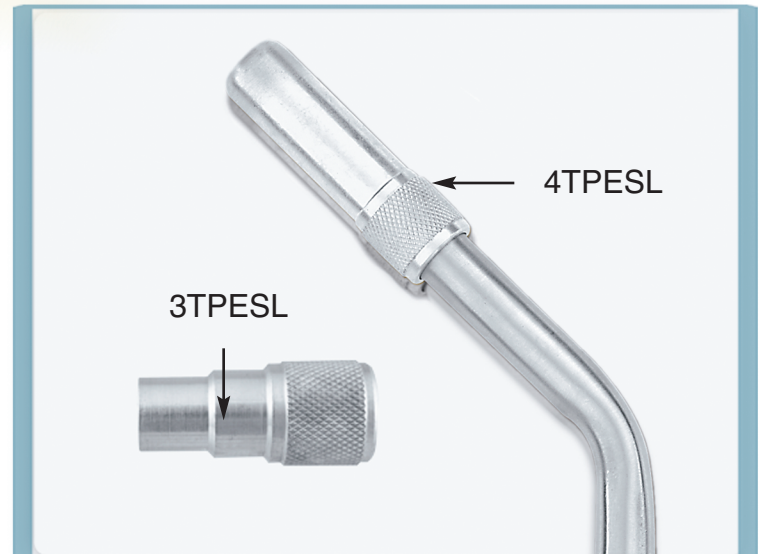

Auto-Ignite Swivel Kit

- Lightweight & portable
- Use with either propane or MAPP® disposable cylinders
- Auto-ignite tip with replaceable tip end
- Swirl flame tip for maximum combustion
- Available with #3 or #4 tip
- Rugged brass regulator with 360° swivel elbow for work at any angle
- Capable of soldering up to 1 1/2" & silver brazing to 3/4" copper tubing

AUTO IGNITE PROPANE & MAPP®

Auto-Ignite

Hand Torch Kit

includes two replaceable tips

- ◆ High Output Swirl Flame
- ◆ Durable Cast Aluminum Construction
- ◆ Adjustable Flame
- ◆ Replaceable Tip Ends
- ◆ Trigger Lock
- ◆ CGA600 Inlet Connection
- ◆ Use with 1lb. Propane or MAPP® Cylinders