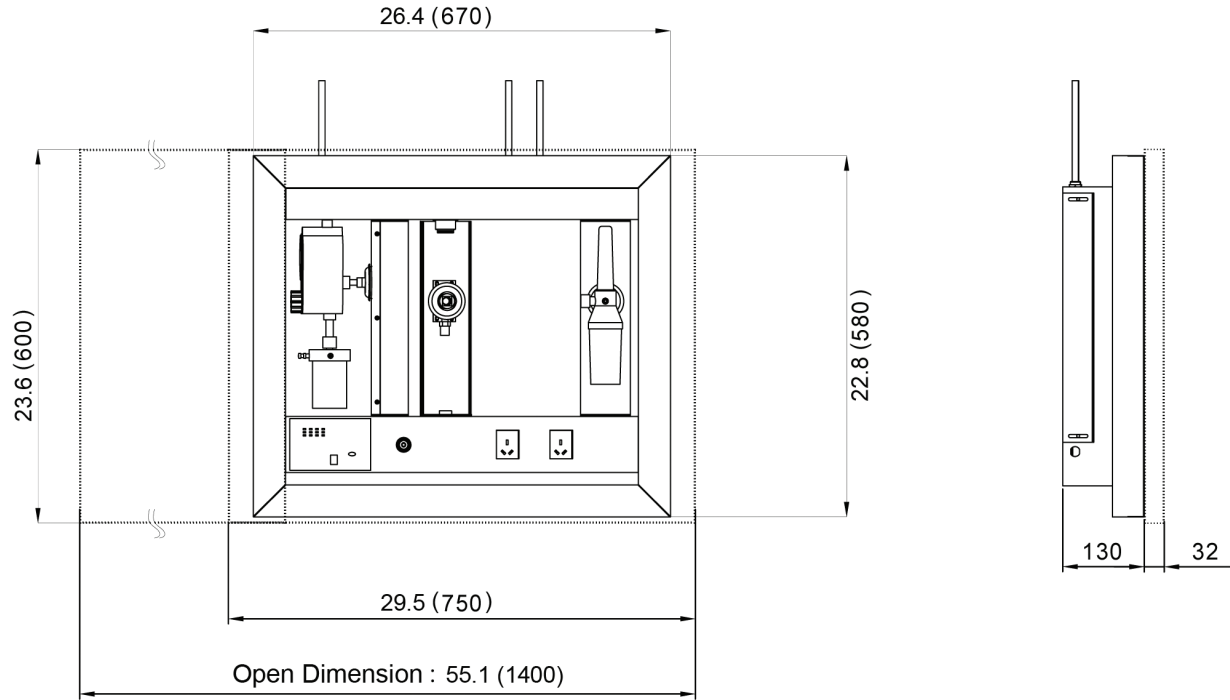

ART WALL ENCLOSURE

Features

- Designed for hospital rooms where design is emphasized, replaces traditional bedhead units
- The painting sits on a sliding mechanism which can hide the medical equipment while they are not in use
- The art piece and exterior design can be customized to meet or match a variety of design requirements
- A wide range of medical products & accessories can be custom-ordered
- Gas and electric channels are insulated to ensure safety

Dimensions

Note: All dimensions are reference.

Ordering Information

3721 - P01 - GS		
Series	Canvas Style	Medical Gas Outlet
3721	P01: Portrait	OH: Ohmeda® adapter
	P02: Landscape	DS: DISS hex adapter
	P03: Abstract	DH: DISS hand tight adapter
		CH: Chemetron® adapter
		PB: Puritan-bennett® adapter
		FS: French (NF S 90-116) adapter
		GS: German (DIN 13260-2) adapter
		BS: British (BS5682-1998) adapter
		JIS: Japanese Style adapter
		SIS: Australian (AS2896) adapter